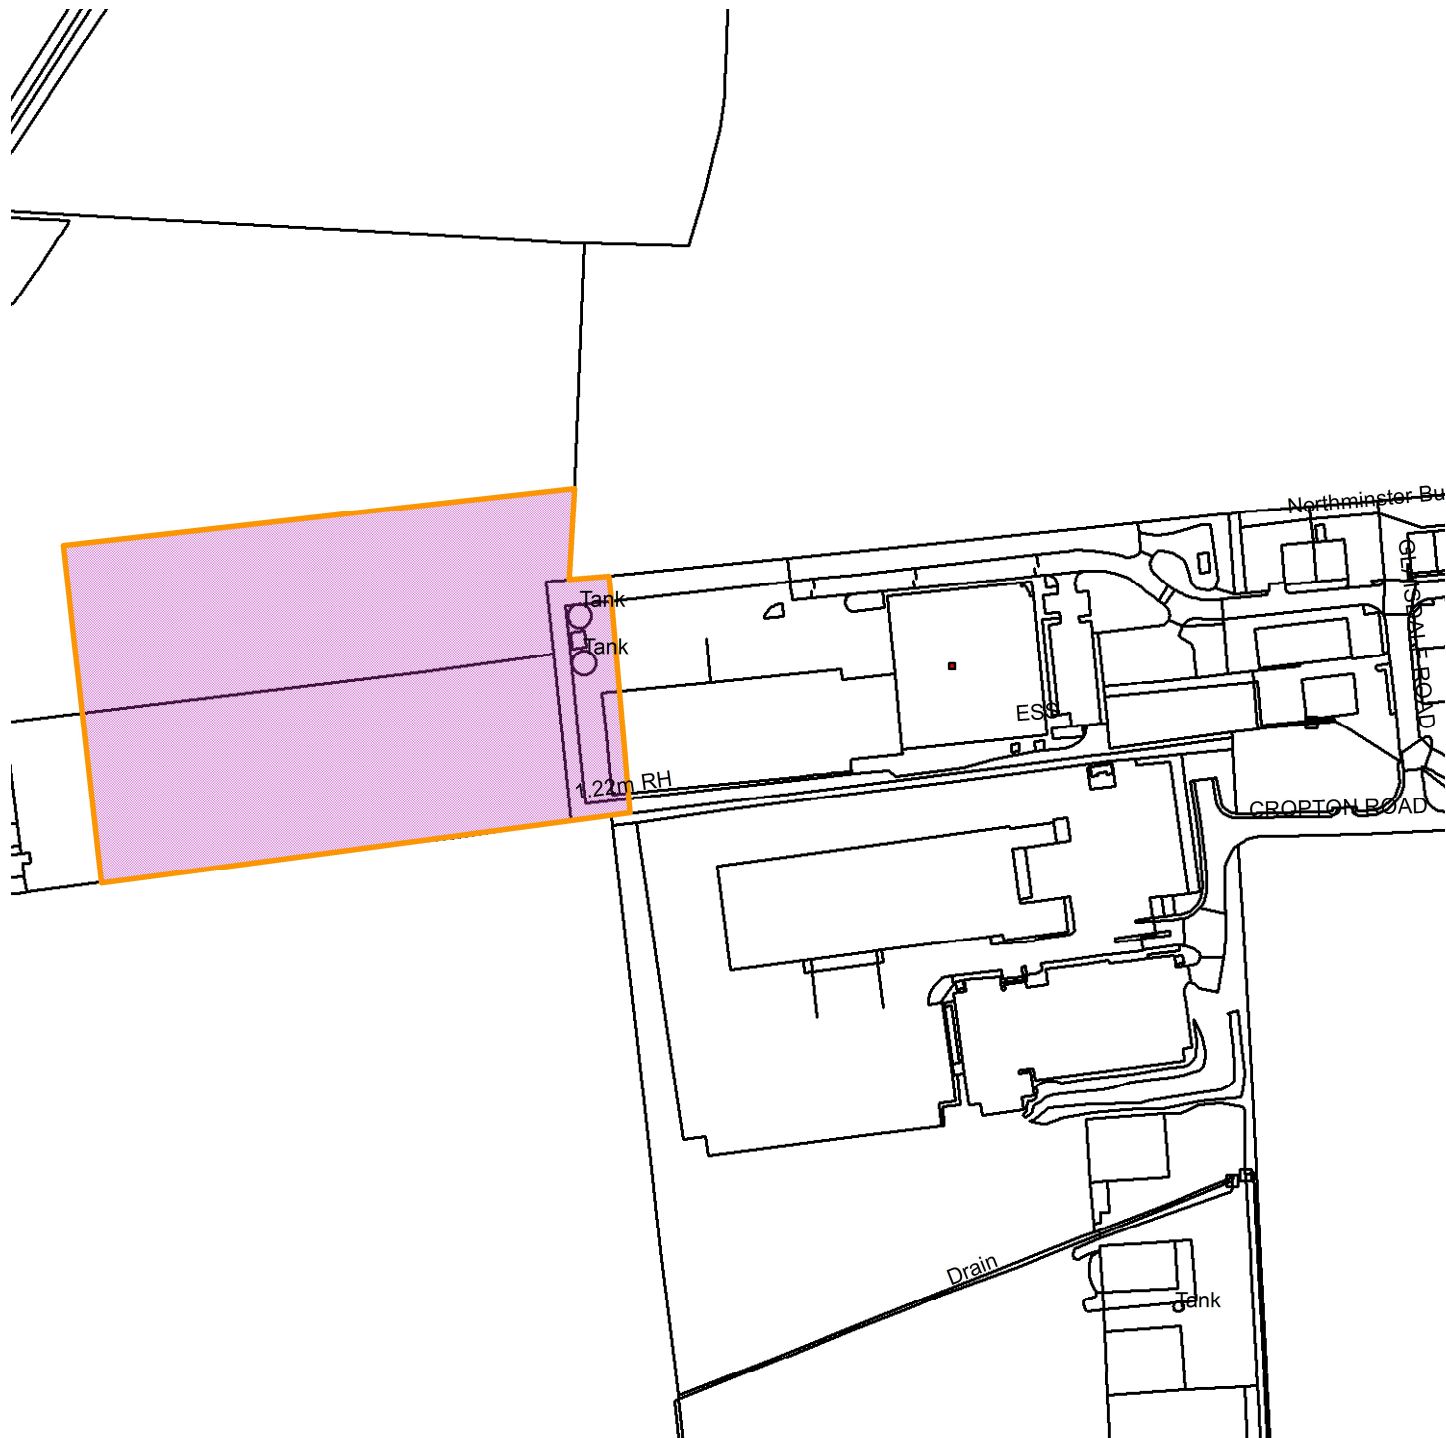

# 23/00823/FULM

## Catherine House Northminster Business Park Harwood Road Upper Poppleton

Scale : 1:3016

Reproduced from the Ordnance Survey map with the permission of the Controller of Her Majesty's Stationery Office © Crown Copyright 2000.

Unauthorised reproduction infringes Crown Copyright and may lead to prosecution or civil proceedings.

Produced using ESRI (UK)'s MapExplorer 2.0 - <http://www.esriuk.com>

<b>Organisation</b>	City of York Council
<b>Department</b>	Directorate of Place
<b>Comments</b>	Site Location Plan
<b>Date</b>	08 May 2024
<b>SLA Number</b>	Not Set